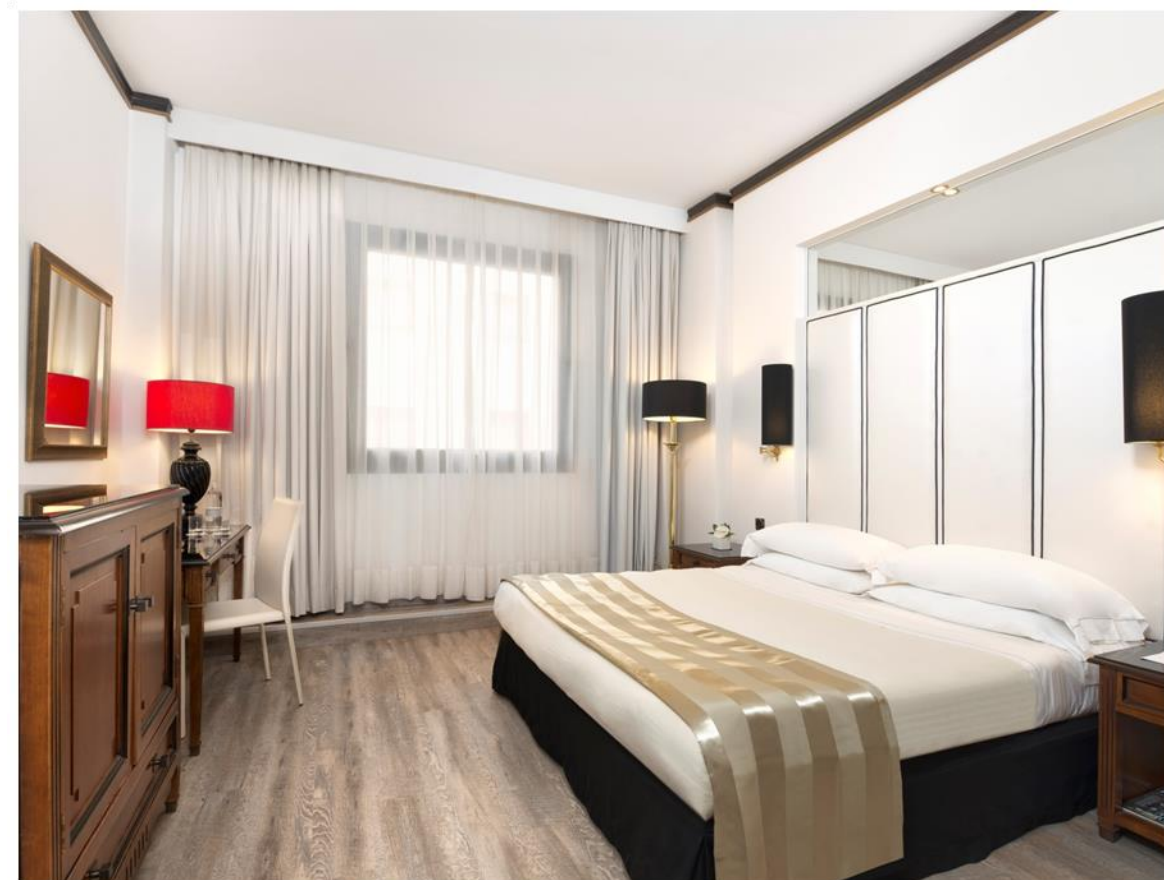

EQUIPPED WITH A COMFORTABLE KING SIZE BED OR TWO SINGLE BEDS, DRESSED IN SUPERIOR FABRICS, THEY ALSO PROVIDE FLAT SCREEN TV, AIR CONDITIONING, FUNCTIONAL WORK SPACE, WiFi INTERNET, SAFE, MINIBAR AND MARBLE BATHROOMS WITH COMPLETE SET OF MELIÀ AMENITIES.

- 150 MELIÀ GUEST
- 84 PREMIUM ROOMS
- 50 THE LEVEL ROOMS
- 4 THE LEVEL BUSINESS SUITES
- 1 ROMANTIC SUITE
- 1 DIABOLIK EXPERIENCE ROOM
- 1 AMBASSADOR SUITE
- 1 PRESIDENTIAL SUITE

MELIÁ GUESTROOMS

THESE MODERN ROOMS HAVE ALL BEEN RECENTLY REFURBISHED TO HIGHEST STANDARDS (MEASURE BETWEEN 20 AND 25 M2).

WELL-APPOINTED ROOMS WITH COMFORTABLE SINGLE OR DOUBLE BED, A DESK, A FLAT SCREEN TV, AIR-CONDITIONING AND FREE Wi-Fi INTERNET.

EQUIPPED WITH ALL THE SERVICES AND FACILITIES YOU REQUIRE, THE ROOMS ARE CAREFULLY AND ELEGANTLY DECORATED. EVERYTHING A BUSINESS TRAVELLER NEEDS FOR A SHORT-TERM STAY IN THE CITY.

THEY PROVIDE A LARGE KING SIZE BED, LOUNGE WITH DESK AND SOFA, FREE Wi-Fi INTERNET, FLAT SCREEN TV, FULL BATHROOM, TWO FREE BOTTLES OF MINERAL WATER AND BATHROBE AND SLIPPERS. EQUIPPED WITH ALL THE SERVICE AND FACILITIES YOU REQUIRED AND ELEGANTLY DECORATED, THEY ARE PERFECT FOR YOUR HOTEL STAY IN MILAN. AVAILABLE ALSO WITH TWIN BEDS.