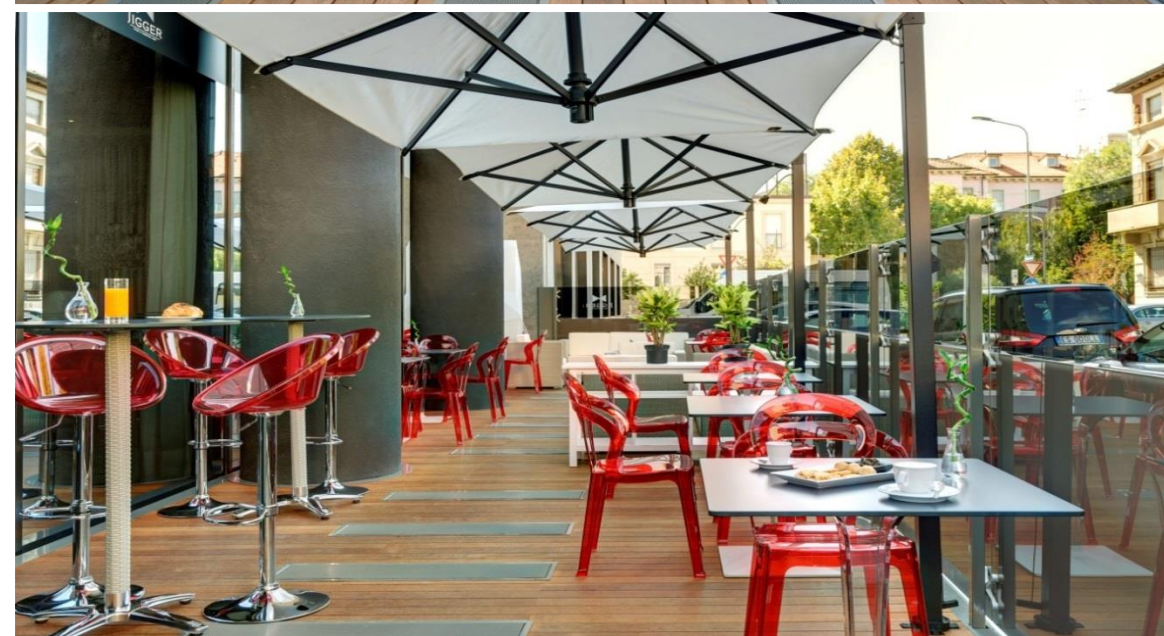

JIGGER PRIVEE & ATELIER

MEDITERRANEAN FOOD & COCKTAILS
TAILORED SPECIALLY FOR YOU

OUR TAILOR CHEF HAS DRAWN UP A SEASONAL
COLD MENU, SPECIALLY TO MEET ALL YOUR NEEDS
AND PREFERENCES. PLEASE CHOOSE THE OPTION
THAT SUITS YOU BEST.

JIGGER FOOD & COCKTAIL BAR

A PERFECT PLACE TO RELAX AT THE END OF A LONG DAY'S EXPLORING THE CITY. ENJOY A PRE-DINNER COCKTAILS, A ROMANTIC MEAL OR A LATE-NIGHT DRINK. COME AND EXPERIENCE DELICIOUS ANTIPASTI, MEDITERRANEAN AND ITALIAN DISHES, COCKTAIL, SOME OF THE BEST ITALIAN WINE & CHAMPAGNE AND FINEST COGNAC.

JIGGER IS A BARTENDING TOOL USED TO MEASURE LIQUOR, WHICH IS TYPICALLY THEN Poured INTO A COCKTAIL SHAKER.

THE HOTEL OPENS ITS DOORS TO THE OUTSIDE WITH ITS EXTERNAL DEHOR «JIGGER OUTDOOR».

THE JIGGER FOOD AND COCKTAIL BAR CREATES A NEW CONCEPT OF APERITIF: «THE AFTERWORK SOCIETY BY JIGGER» WHICH IS NOT JUST AN APERITIF BUT IT'S ALSO A CLUB WITH A MEMBERSHIP THAT WILL GIVE ACCESS TO EXCLUSIVE BENEFITS AND MEMBERS ONLY EVENTS.