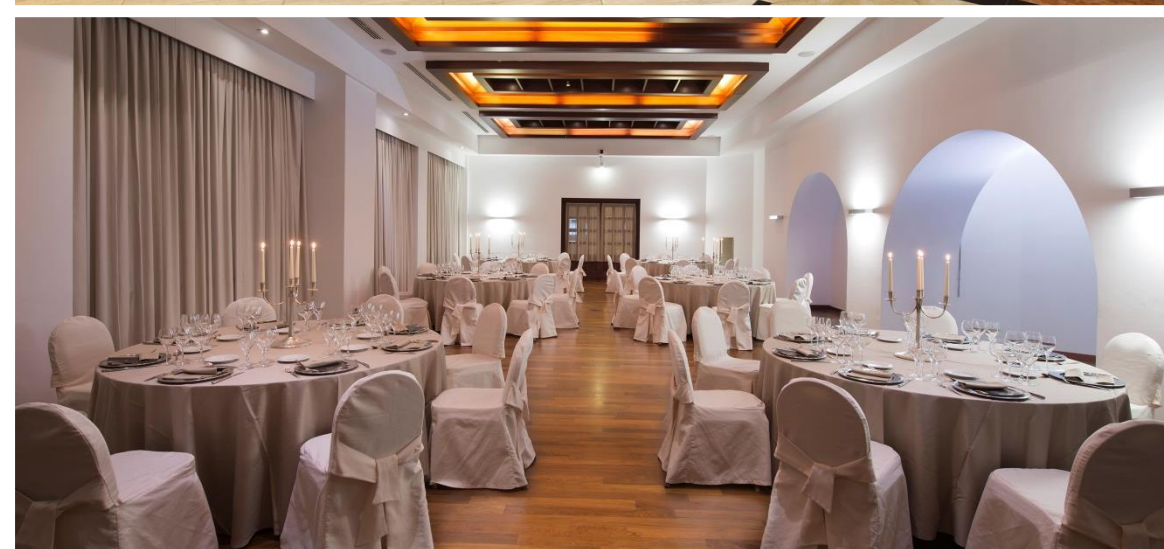

JIGGER PRIVEE & ATELIER

MEDITERRANEAN FOOD & COCKTAILS
TAILORED SPECIALLY FOR YOU

OUR TAILOR CHEF HAS DRAWN UP A SEASONAL
COLD MENU, SPECIALLY TO MEET ALL YOUR NEEDS
AND PREFERENCES. PLEASE CHOOSE THE OPTION
THAT SUITS YOU BEST.