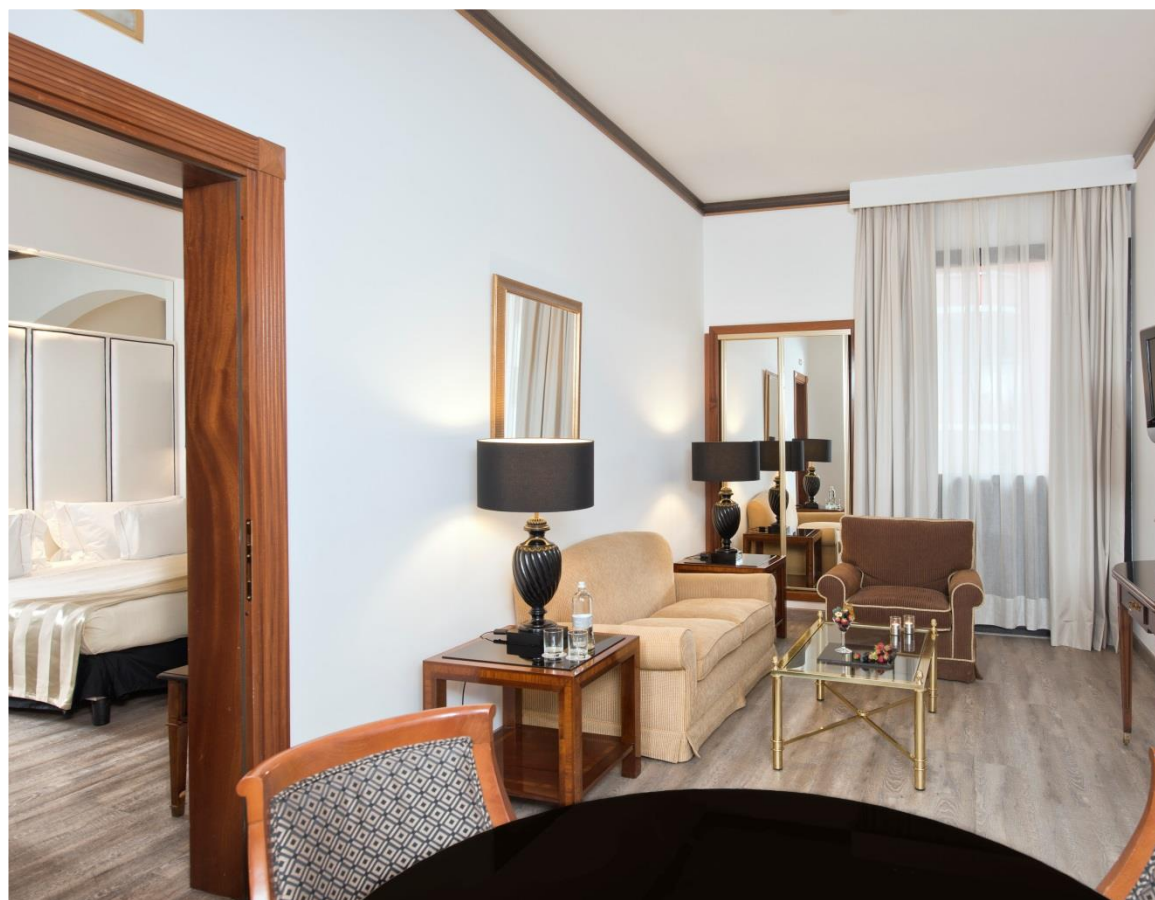

EQUIPPED WITH A COMFORTABLE KING SIZE BED OR TWO SINGLE BEDS, DRESSED IN SUPERIOR FABRICS, THEY ALSO PROVIDE FLAT SCREEN TV, AIR CONDITIONING, FUNCTIONAL WORK SPACE, WiFi INTERNET, SAFE, MINIBAR AND MARBLE BATHROOMS WITH COMPLETE SET OF MELIÀ AMENITIES.

THEY PROVIDE A LARGE KING SIZE BED, LOUNGE WITH DESK AND SOFA, FREE Wi-Fi INTERNET, FLAT SCREEN TV, FULL BATHROOM, TWO FREE BOTTLES OF MINERAL WATER AND BATHROBE AND SLIPPERS. EQUIPPED WITH ALL THE SERVICE AND FACILITIES YOU REQUIRED AND ELEGANTLY DECORATED, THEY ARE PERFECT FOR YOUR HOTEL STAY IN MILAN. AVAILABLE ALSO WITH TWIN BEDS.

THE LEVEL BUSINESS SUITES

WITH A LOUNGE AREA SEPARATE FROM THE BEDROOM, THESE SPACIOUS AND WELCOMING ROOMS MEASURE 55 M2.

GUESTS STAYING IN THE LEVEL ROOM ENJOY COMPLIMENTARY ACCESS TO THE LEVEL LOUNGE AT THE FIRST FLOOR WITH PRIVATE CHECK-IN, FULL BREAKFAST BUFFET AND ALL DAY SERVICE OF PREMIUM BRAND DRINKS, SWEET AND SAVOURY SNACKS, DELICIOUS TAPAS AND MIXED DRINKS IN A MODERN AND RELAXED SETTING. THE LEVEL ROOMS ARE AVAILABLE WITH A KING SIZE BED OR WITH TWIN BEDS.

AMBASSADOR SUITE

EXPERIENCE LUXURY AND EXCLUSIVITY WHEN STAYING IN OUR VERY SPACIOUS AMBASSADOR SUITE. THE SPACE IS DIVIDED INTO TWO AREAS: THE LIVING ROOM AREA HAS A SOFA BED, A DESK, A DINING AREA AND A GUEST TOILET. THE MAIN BEDROOM AREA IS WELL APPOINTED ELEGANT AND HAS ONE KING SIZE BED AND AN EN-SUITE BATHROOM.