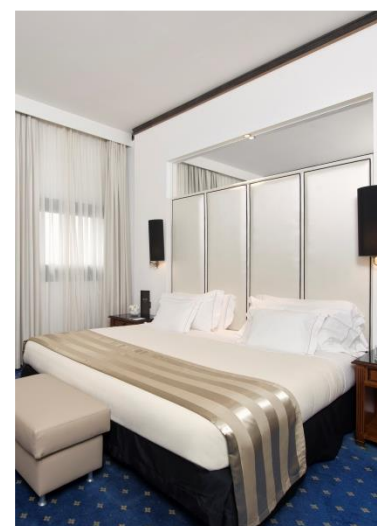

ROOMS & SUITES

291 SPACIOUS, BRIGHT AND COMFORTABLE ROOMS & SUITES IN 8 CATEGORIES, ALL DESIGNED WITH WARM COLOURS, LARGE WINDOWS AND DECORATED WITH QUALITY WOODEN FURNITURE.

EQUIPPED WITH A COMFORTABLE KING SIZE BED OR TWO SINGLE BEDS, DRESSED IN SUPERIOR FABRICS, THEY ALSO PROVIDE FLAT SCREEN TV, AIR CONDITIONING, FUNCTIONAL WORK SPACE, WiFi INTERNET, SAFE, MINIBAR AND MARBLE BATHROOMS WITH COMPLETE SET OF MELIÀ AMENITIES.

- 150 MELIÀ GUEST
- 84 PREMIUM ROOMS
- 50 THE LEVEL ROOMS
- 4 THE LEVEL BUSINESS SUITES
- 1 ROMANTIC SUITE
- 1 DIABOLIK EXPERIENCE ROOM
- 1 AMBASSADOR SUITE
- 1 PRESIDENTIAL SUITE