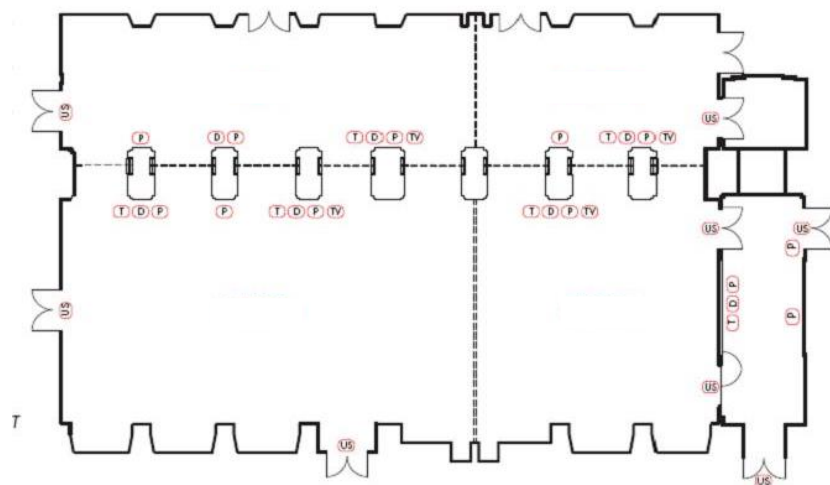

THE CONVENTION CENTRE MEASURES MORE THAN 1,000 MQ AND PROVIDES 18 MEETING ROOMS. THE BRAND NEW PLENARY ROOM HAS CAPACITY FOR UP TO 520 DELEGATES.

MEETING & EVENTS

ROOM	AREA	COCKTAIL	THEATER	SCHOOL	BANQUET	IMPERIAL
DIAMANTE	636.0	650	520	280	568	150
RUBINO	261.0	250	280	120	200	135
SMERALDO	153.0	150	110	50	110	50
ZAFFIRO	161.0	150	140	70	100	70
AMETISTA	94.0	90	50	30	60	40
AMBRA	136.0	120	140	85	100	55
ACQUAMARINA	32.0	30	25	9	16	15
GIADA	88.0	50	60	30	40	24
MADREPERLA	120.0	110	130	75	80	50
CORALLO	70.0	50	40	21	40	16
QUARZO	47.0	40	40	24	30	20
TURCHESE	85.0	50	60	30	40	24
ONICE	57.0	40	20	12	30	15
FOYER -1	437.0	400	0	0	0	0
FOYER +1	320.0	120	0	0	0	0
AURORA	642.0	500	0	0	399	0
AURORA SUITE	252.0	160	130	99	180	30
ATELIER	130.0	120	120	75	80	50
CRISTALLO	99.0	80	70	20	40	20
CRISTALLO 1	33.0	0	35	15	0	15
CRISTALLO 2	28.0	0	0	0	0	14
CRISTALLO 3	31.0	0	35	15	0	15