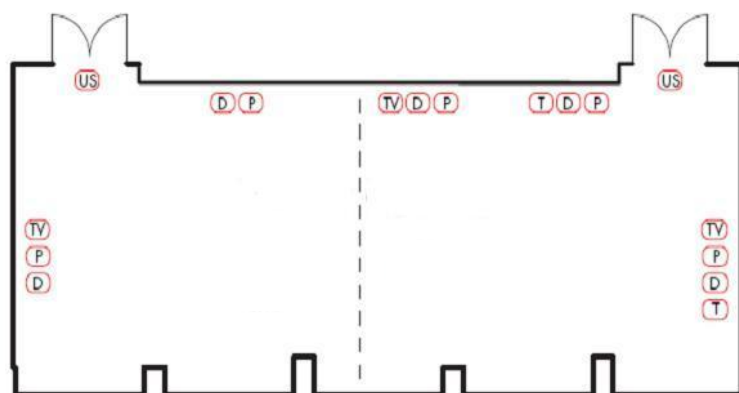

THE CONVENTION CENTRE MEASURES MORE THAN 1,000 MQ AND PROVIDES 18 MEETING ROOMS. THE BRAND NEW PLENARY ROOM HAS CAPACITY FOR UP TO 520 DELEGATES.

MEETING & EVENTS

ROOM	AREA	COCKTAIL	THEATER	SCHOOL	BANQUET	IMPERIAL
DIAMANTE	636.0	650	520	280	568	150
RUBINO	261.0	250	280	120	200	135
SMERALDO	153.0	150	110	50	110	50
ZAFFIRO	161.0	150	140	70	100	70
AMETISTA	94.0	90	50	30	60	40
AMBRA	136.0	120	140	85	100	55
ACQUAMARINA	32.0	30	25	9	16	15
GIADA	88.0	50	60	30	40	24
MADREPERLA	120.0	110	130	75	80	50
CORALLO	70.0	50	40	21	40	16
QUARZO	47.0	40	40	24	30	20
TURCHESE	85.0	50	60	30	40	24
ONICE	57.0	40	20	12	30	15
FOYER -1	437.0	400	0	0	0	0
FOYER +1	320.0	120	0	0	0	0
AURORA	642.0	500	0	0	399	0
AURORA SUITE	252.0	160	130	99	180	30
ATELIER	130.0	120	120	75	80	50
CRISTALLO	99.0	80	70	20	40	20
CRISTALLO 1	33.0	0	35	15	0	15
CRISTALLO 2	28.0	0	0	0	0	14
CRISTALLO 3	31.0	0	35	15	0	15

MEETING & EVENTS

ROOM	AREA	COCKTAIL	THEATER	SCHOOL	BANQUET	IMPERIAL
DIAMANTE	636.0	650	520	280	568	150
RUBINO	261.0	250	280	120	200	135
SMERALDO	153.0	150	110	50	110	50
ZAFFIRO	161.0	150	140	70	100	70
AMETISTA	94.0	90	50	30	60	40
AMBRA	136.0	120	140	85	100	55
ACQUAMARINA	32.0	30	25	9	16	15
GIADA	88.0	50	60	30	40	24
MADREPERLA	120.0	110	130	75	80	50
CORALLO	70.0	50	40	21	40	16
QUARZO	47.0	40	40	24	30	20
TURCHESE	85.0	50	60	30	40	24
ONICE	57.0	40	20	12	30	15
FOYER -1	437.0	400	0	0	0	0
FOYER +1	320.0	120	0	0	0	0
AURORA	642.0	500	0	0	399	0
AURORA SUITE	252.0	160	130	99	180	30
ATELIER	130.0	120	120	75	80	50
CRISTALLO	99.0	80	70	20	40	20
CRISTALLO 1	33.0	0	35	15	0	15
CRISTALLO 2	28.0	0	0	0	0	14
CRISTALLO 3	31.0	0	35	15	0	15