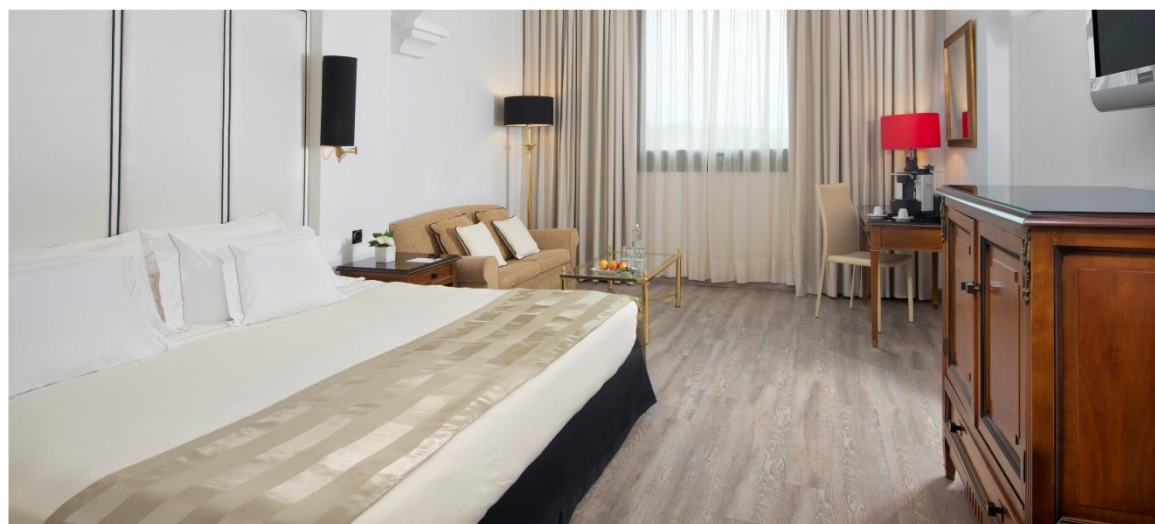

EQUIPPED WITH A COMFORTABLE KING SIZE BED OR TWO SINGLE BEDS, DRESSED IN SUPERIOR FABRICS, THEY ALSO PROVIDE FLAT SCREEN TV, AIR CONDITIONING, FUNCTIONAL WORK SPACE, WiFi INTERNET, SAFE, MINIBAR AND MARBLE BATHROOMS WITH COMPLETE SET OF MELIÀ AMENITIES.

THEY PROVIDE A LARGE KING SIZE BED, LOUNGE WITH DESK AND SOFA, FREE Wi-Fi INTERNET, FLAT SCREEN TV, FULL BATHROOM, TWO FREE BOTTLES OF MINERAL WATER AND BATHROBE AND SLIPPERS. EQUIPPED WITH ALL THE SERVICE AND FACILITIES YOU REQUIRED AND ELEGANTLY DECORATED, THEY ARE PERFECT FOR YOUR HOTEL STAY IN MILAN. AVAILABLE ALSO WITH TWIN BEDS.

THE LEVEL ROOMS

ALL RECENTLY REFURBISHED, THE LEVEL ROOMS CREATE THE ULTIMATE FEELING OF COMFORT AND STYLE. THEY HAVE A KING SIZE BED, WOOD FLOOR, A LUXURIOUS BATHROBE, SLIPPERS, A PILLOW MENU, A FLAT SCREEN TV, LOUNGE WITH DESK AND SOFA, AIR-CONDITIONING AND AN EN-SUITE BATHROOM. THE LEVEL ROOMS ARE AVAILABLE WITH A KING SIZE BED OR WITH TWIN BEDS.

THE LEVEL BUSINESS SUITES

WITH A LOUNGE AREA SEPARATE FROM THE BEDROOM, THESE SPACIOUS AND WELCOMING ROOMS MEASURE 55 M2.

GUESTS STAYING IN THE LEVEL ROOM ENJOY COMPLIMENTARY ACCESS TO THE LEVEL LOUNGE AT THE FIRST FLOOR WITH PRIVATE CHECK-IN, FULL BREAKFAST BUFFET AND ALL DAY SERVICE OF PREMIUM BRAND DRINKS, SWEET AND SAVOURY SNACKS, DELICIOUS TAPAS AND MIXED DRINKS IN A MODERN AND RELAXED SETTING. THE LEVEL ROOMS ARE AVAILABLE WITH A KING SIZE BED OR WITH TWIN BEDS.